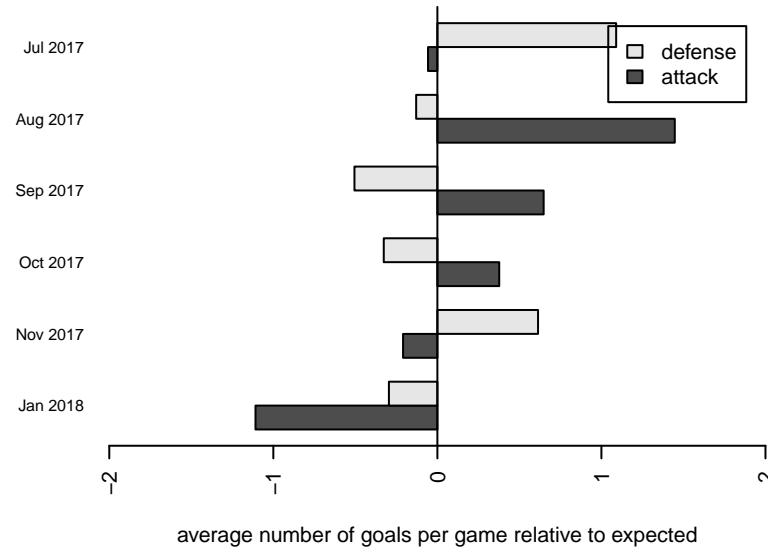

Performance relative to 13 month average