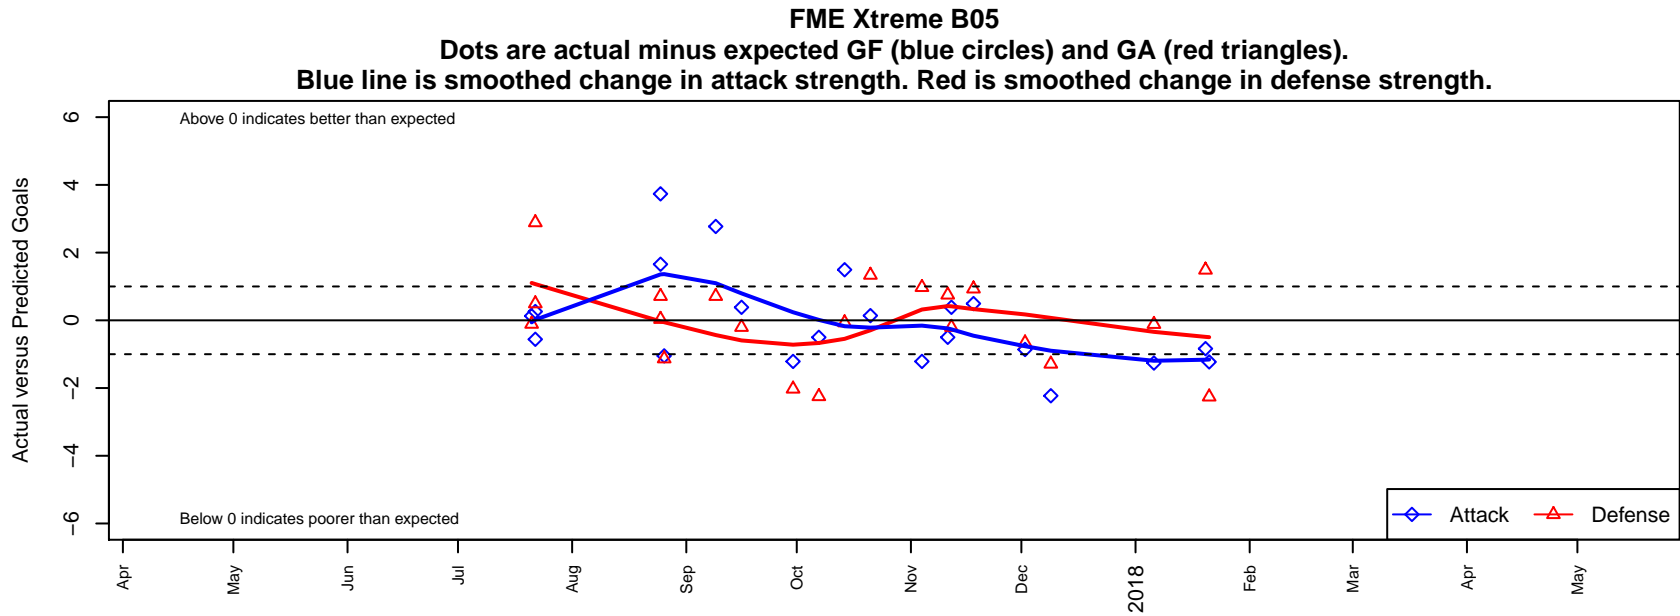

**attack and defense variance (black dot)
relative to other teams
and top 10 in region**

**attack and defense rating
relative to others at age
and all opponents in last 13 months**

Performance relative to 13 month average