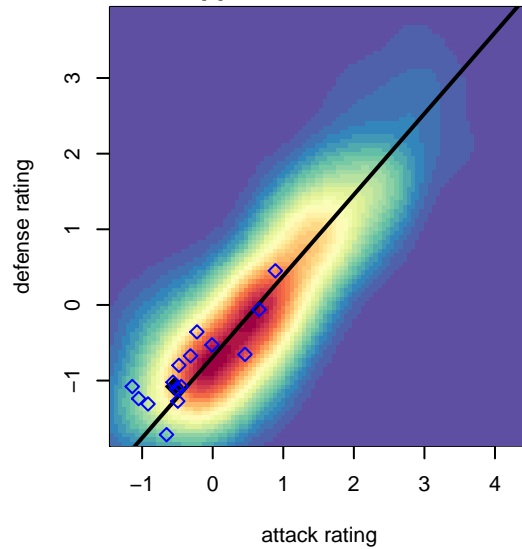

FME Xtreme [B05]

FME Xtreme B05

FME Xtreme B05 – Taylor

Venues played:

2017 Sounders FC Cup BU13 Silver

2017 River Jam Copa U13

2017 NPSL DIVISION 3 (05) U13

2017 Founders Cup B05 Div A

**attack and defense variance (black dot)
relative to other teams
and top 10 in region**

**attack and defense rating
relative to others at age
and all opponents in last 13 months**

Performance relative to 13 month average