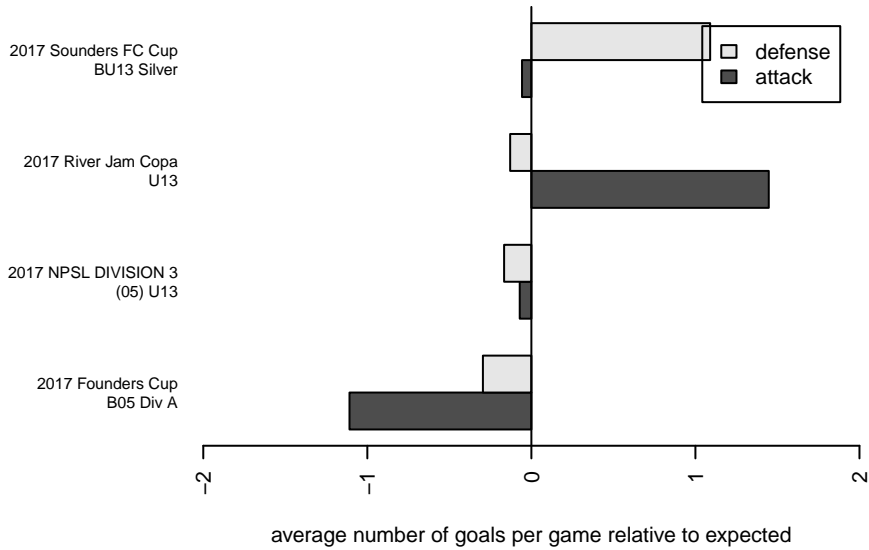

FME Xtreme [B05]

FME Xtreme B05

FME Xtreme B05 – Taylor

Venues played:

2017 Sounders FC Cup BU13 Silver

2017 River Jam Copa U13

2017 NPSL DIVISION 3 (05) U13

2017 Founders Cup B05 Div A

**attack and defense variance (black dot)
relative to other teams
and top 10 in region**

**attack and defense rating
relative to others at age
and all opponents in last 13 months**

Performance relative to 13 month average