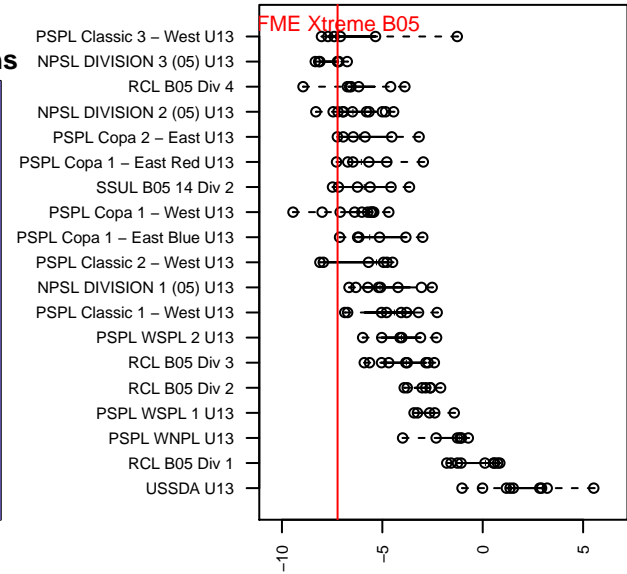

FME Xtreme [B05]

FME Xtreme B05

FME Xtreme B05 – Taylor

Venues played:

2017 Sounders FC Cup BU13 Silver

2017 River Jam Copa U13

2017 NPSL DIVISION 3 (05) U13

2017 Founders Cup B05 Div A

**attack and defense variance (black dot)
relative to other teams
and top 10 in region**

**attack and defense rating
relative to others at age
and all opponents in last 13 months**

Performance relative to 13 month average