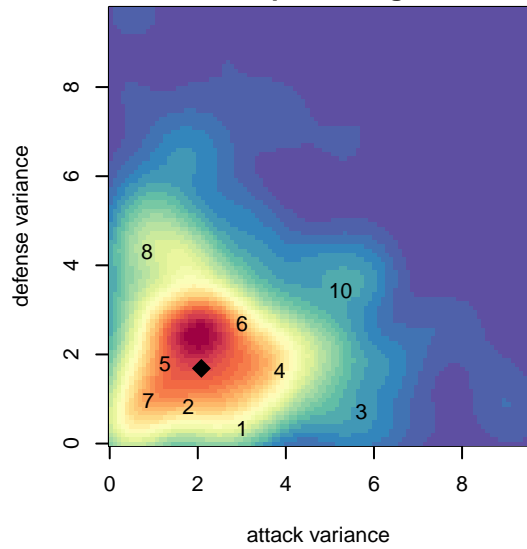

FME Xtreme [B05]

FME Xtreme B05

FME Xtreme B05 – Taylor

Venues played:

2017 Sounders FC Cup BU13 Silver

2017 River Jam Copa U13

2017 NPSL DIVISION 3 (05) U13

2017 Founders Cup B05 Div A

**attack and defense variance (black dot)
relative to other teams
and top 10 in region**

**attack and defense rating
relative to others at age
and all opponents in last 13 months**

Performance relative to 13 month average